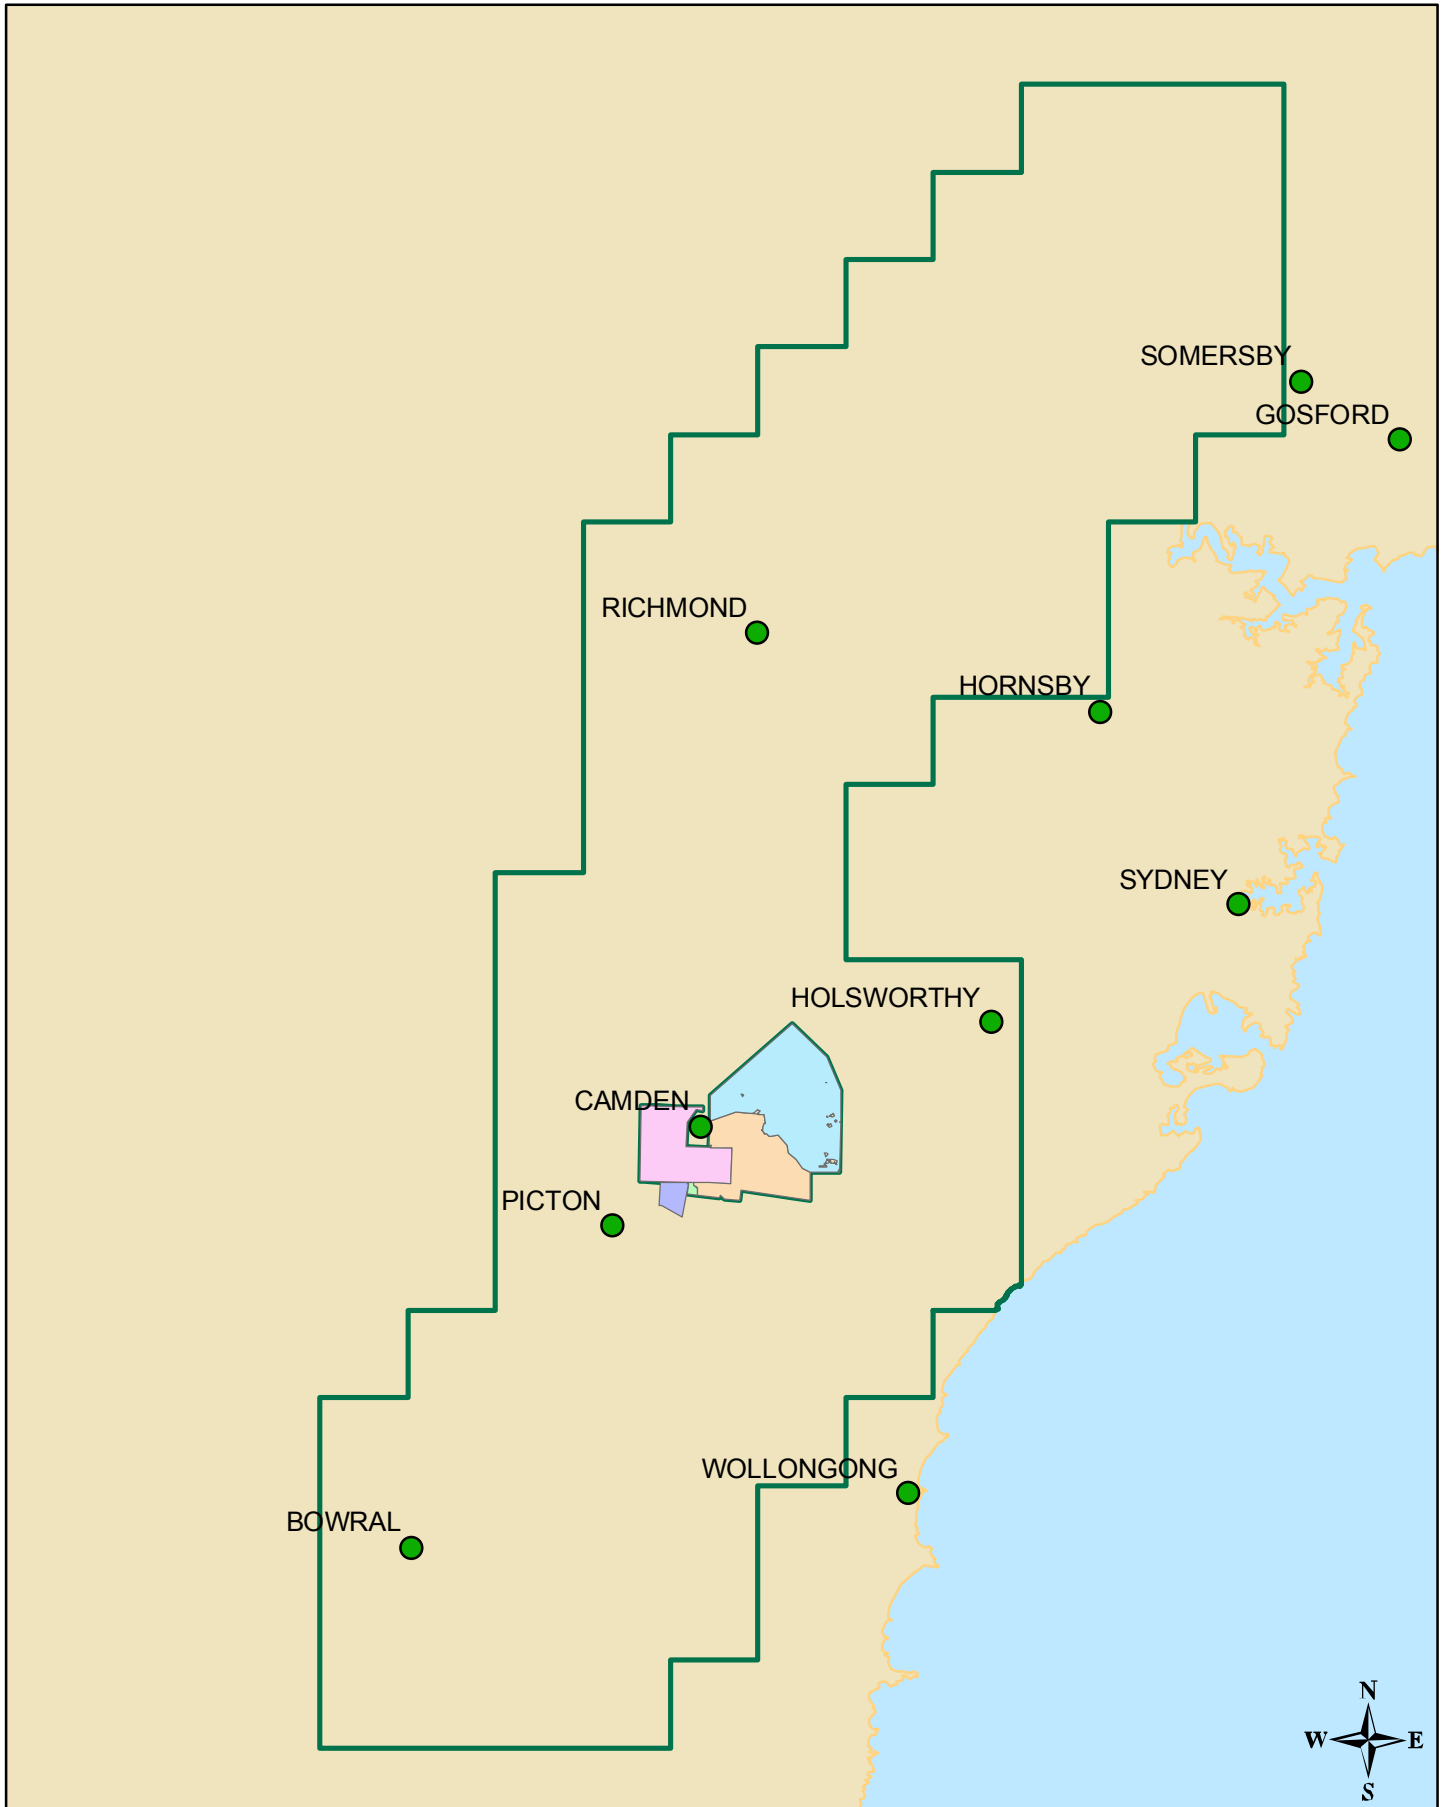

PEL2 Camden Gas Project

Energy in
action™

Author: Courtney Collins

Date: 02/05/2008

Ref: 1696

Scale 1:800,000

Legend

- Towns
- PPL4
- PEL 2
- PPL5
- PPL1
- PPLA8
- PPL2

Disclaimer: While AGL has taken great care and attention to ensure the accuracy of the data represented on this map, no liability shall be accepted for any errors or omissions. No part of this map may be reproduced without prior permission of AGL.